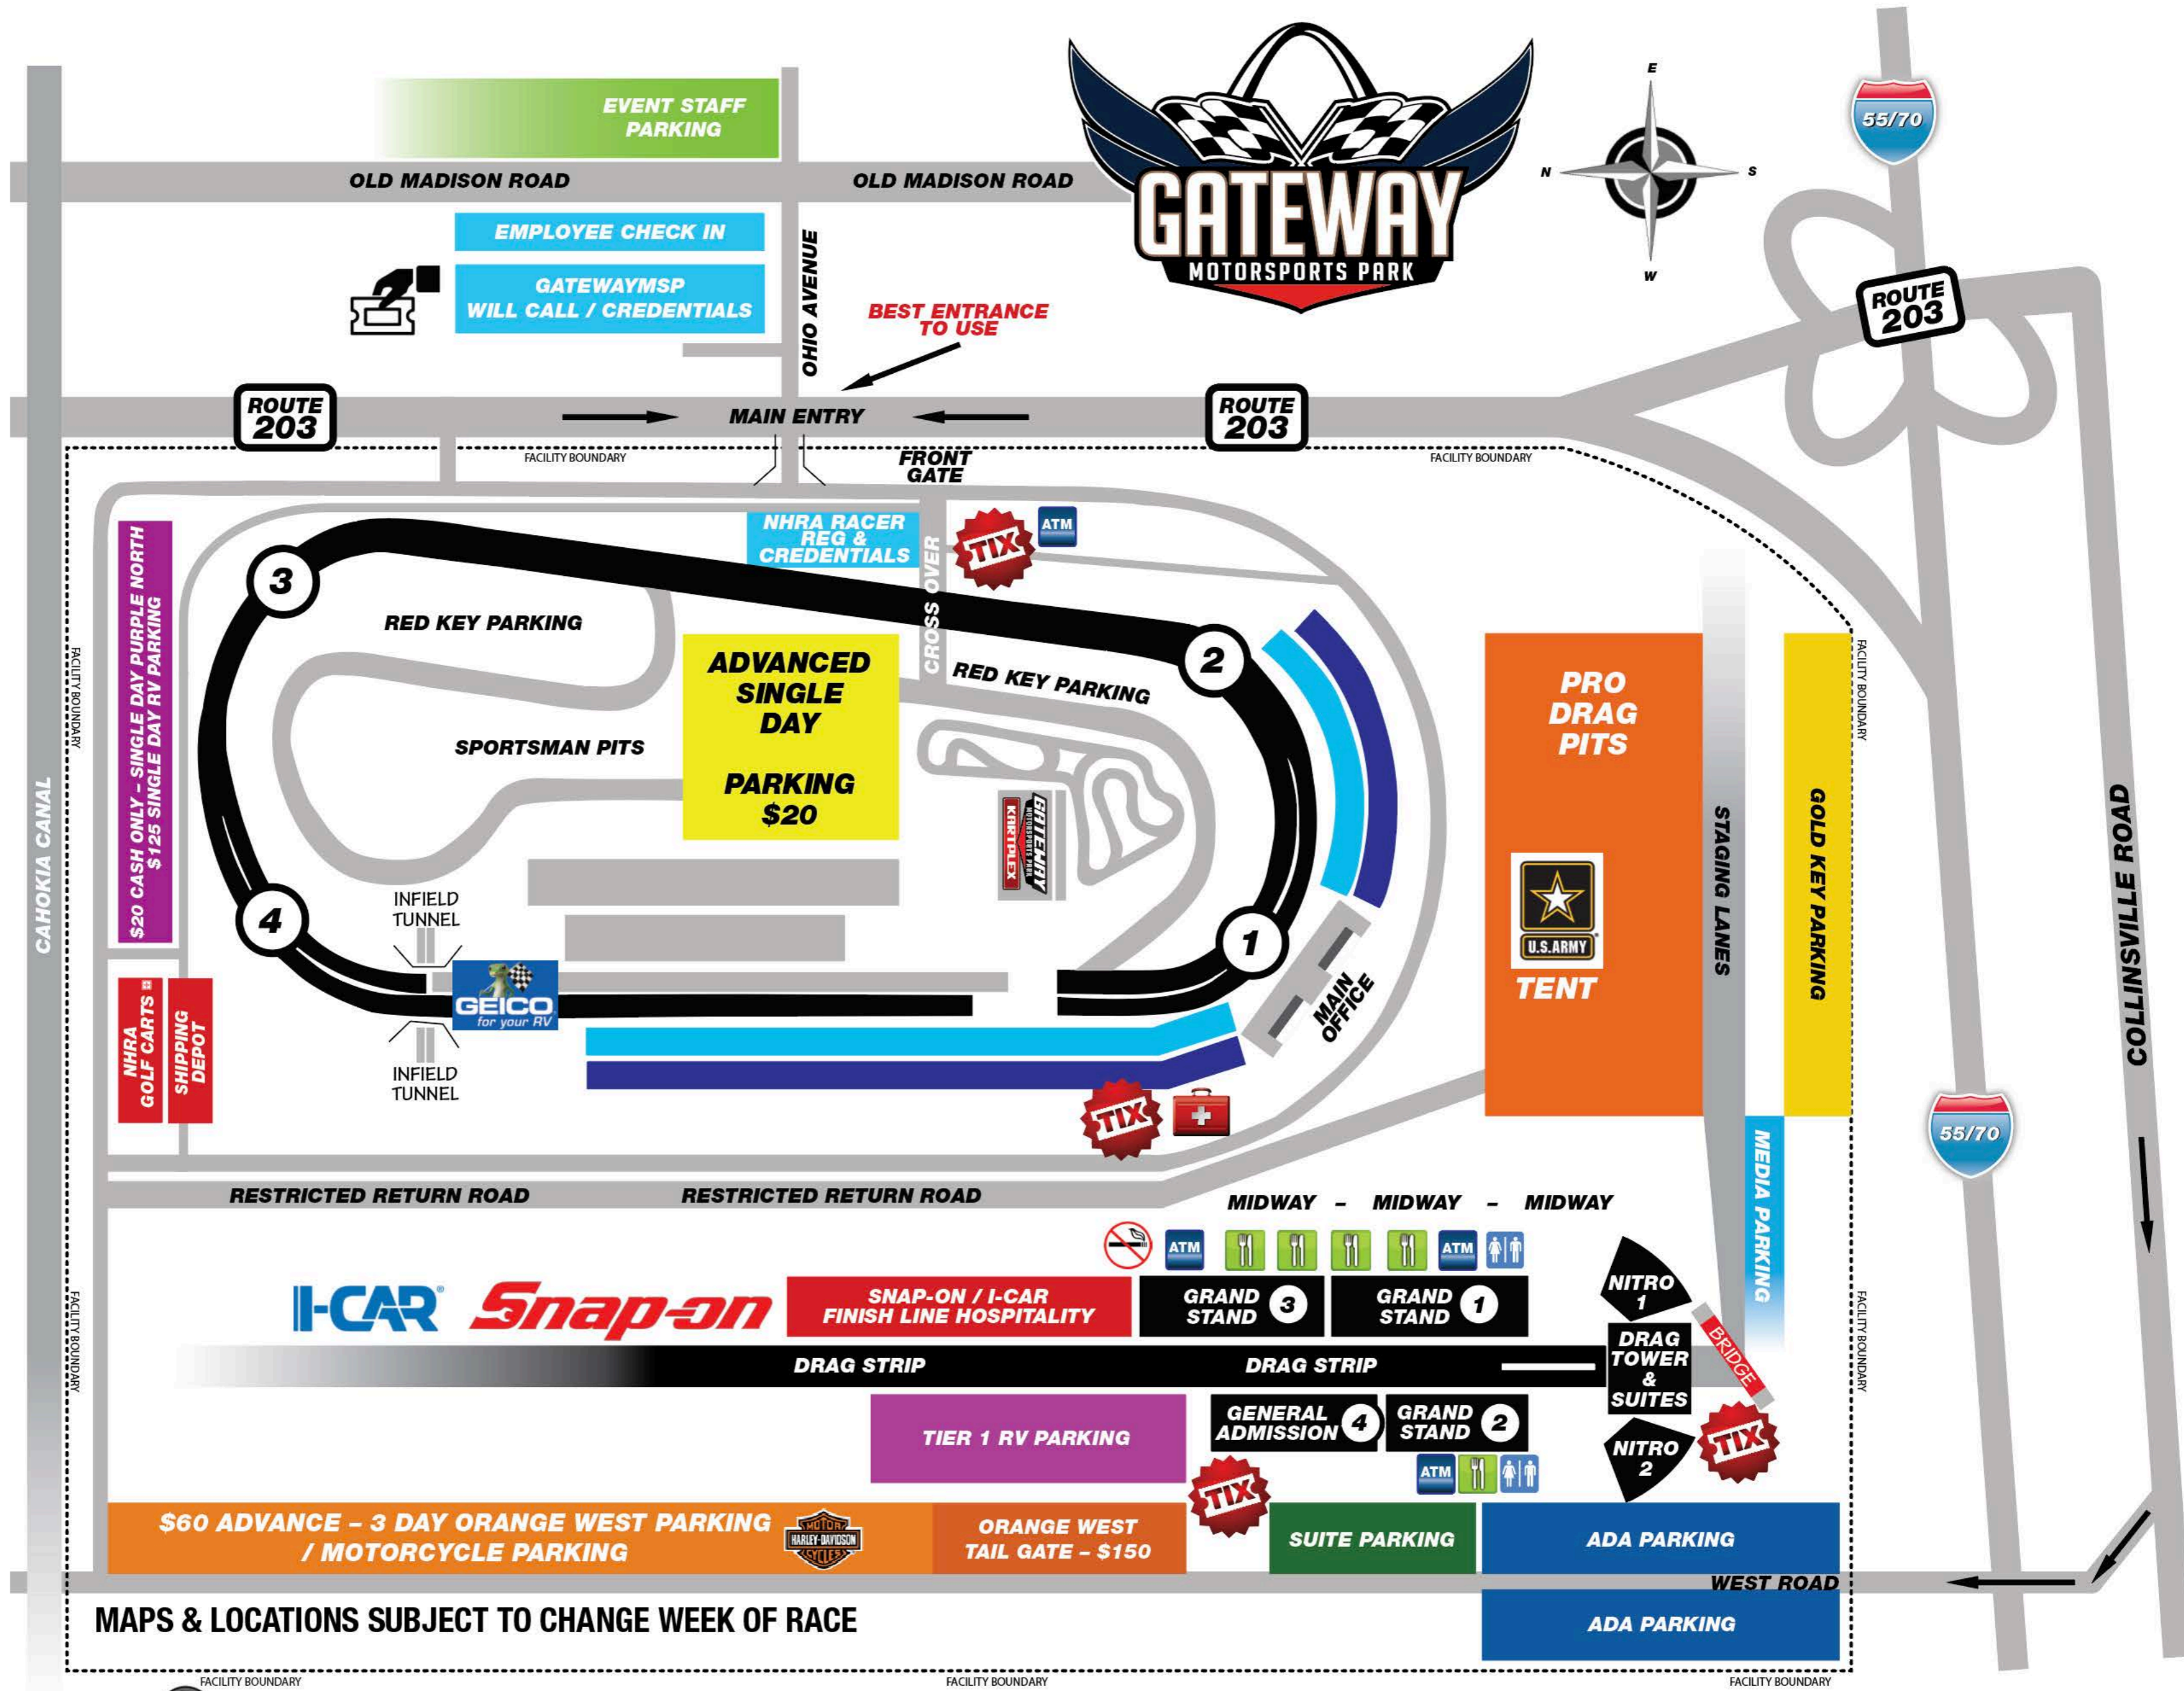

# LEGEND

-  TICKETS
-  WILL CALL
-  BATHROOM
-  FIRST AID
-  ATM MACHINES
-  CONCESSIONS
-  NO SMOKING IN GRANDSTANDS
-  GEICO for your RV

MAPS & LOCATIONS SUBJECT TO CHANGE WEEK OF RACE